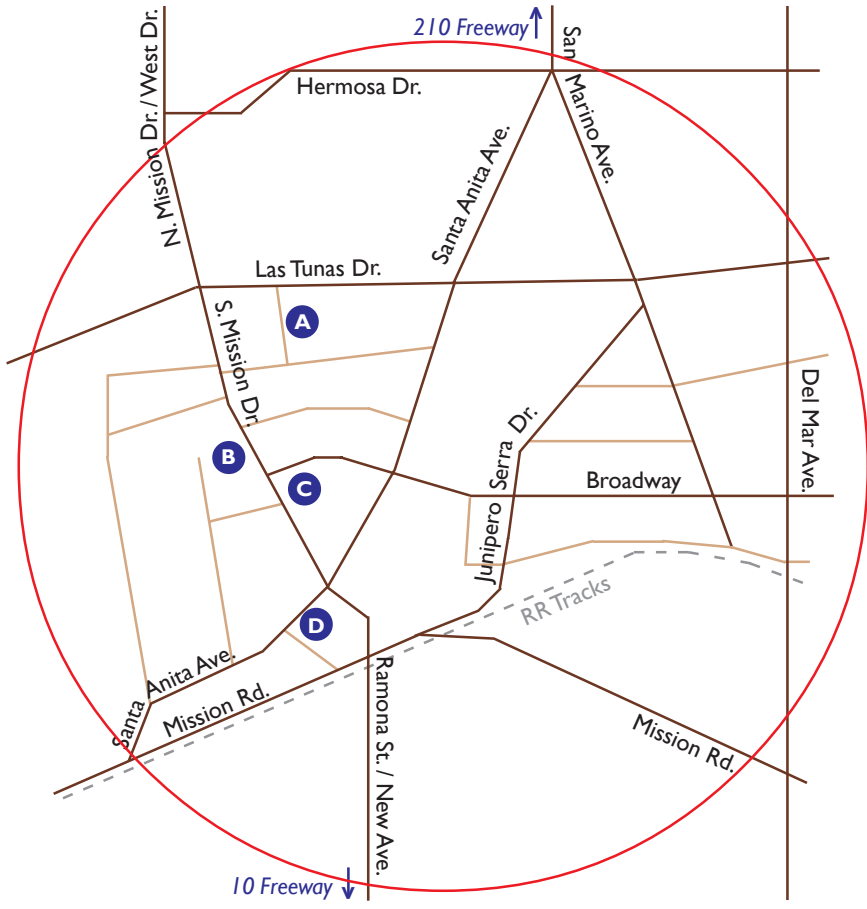

CITY OF SAN GABRIEL

Mission District

PARKING		(spaces)
A	Alanmay Street	(80)
B	Park N Ride	(101)
C	Civic Auditorium	(243)
D	City Hall	(28)

GETTING THERE

From the 10 Freeway:
(About 2 miles)
 Exit New Ave.
 North on New Ave.
 New Ave. becomes Ramona St.

From the 210 Freeway:
(About 4.5 miles)
 Exit Sierra Madre Blvd.
 Sierra Madre Blvd. becomes San Marino Ave.
 Bear Right onto Santa Anita Ave.